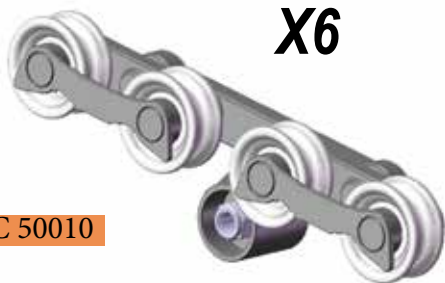

JC 50090

30' extension carrier rope with 2 screw connectors

**X6**

JC 50010

6 modern advanced roller batteries as replacement kits for first generation Ski Lift systems

JC 50080US

6V wall power plug for

- Ski Lift systems
- Aerial Tramways