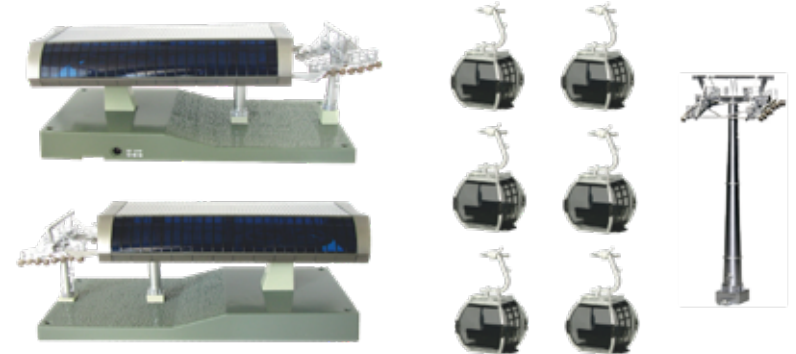

JC-82495

Features:

- 2x Uni-G stations (either red/grey or dark grey/grey)
- 6x Omega IV cabins (silver)
- 1x 9' cable and 1 x 24' rope
- 1x 6 1/4" Mast
- Stations with interior and exterior lights
- Full motion 8x roller batteries
- Silent motor with flywheel
- Stations are preassembled
- Extendable