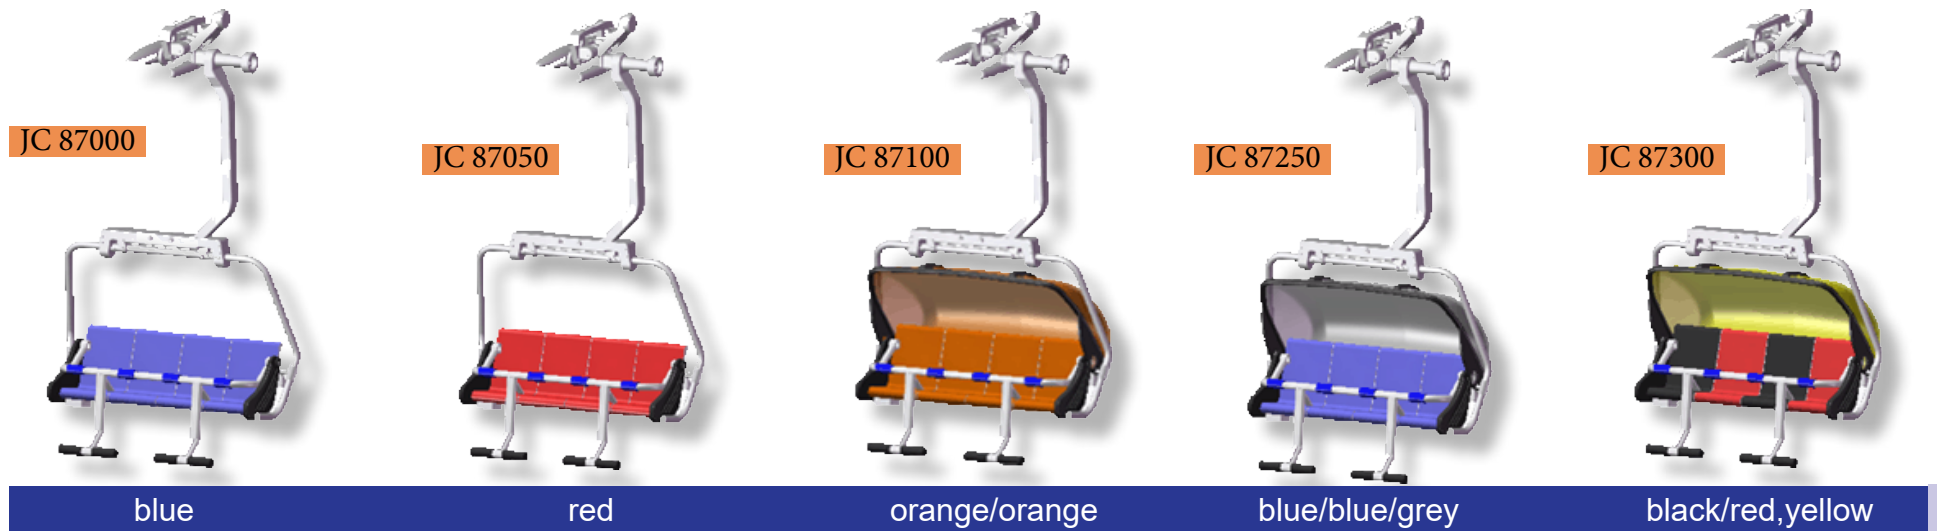

Ask  
For  
Custom  
Colors  
(MOQ applies)

Your Ski Resort  
Logo here

**Highlights:**

- Easy clamp system for rope attachment
- Handlebars open and close
- Seats with bubbles can close bubble
- Chairs ideal for JC-sitting figures
- Weather proof for inside and outside
- Ideal add-on for all gondola sets
- Variety for different models
- 86xxx = 6 seaters | 87xxx = 4 seaters

JC 50090

30' extension carrier rope with 2 screw connectors

**X6**

JC 50010

6 modern advanced roller batteries as replacement kits for first generation Ski Lift systems

JC 50080US

6V wall power plug for

- Ski Lift systems
- Aerial Tramways