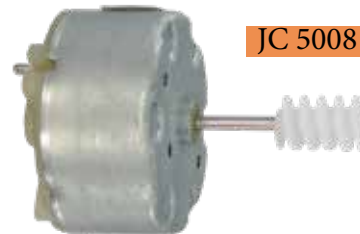

30' rope

Rubber for return wheel

Gear Set

JC 50081