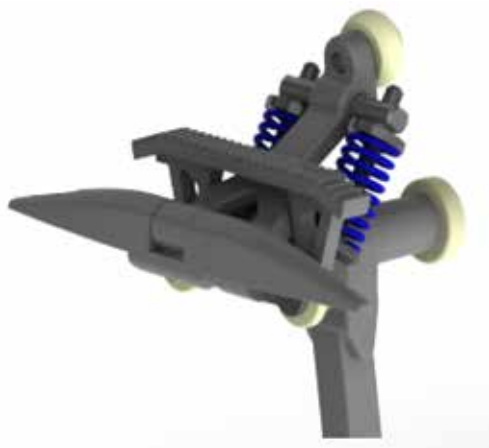

The amazing new Omega IV 10 seater cabins

NEW